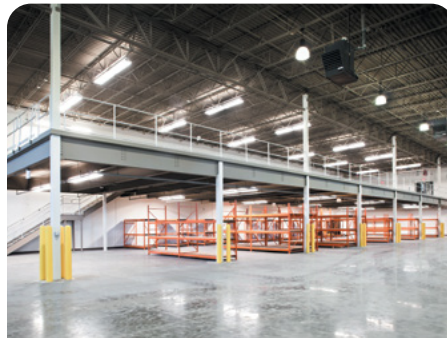

Facility Features

Guarding, implant offices, locker systems, mezzanines, modular offices, security enclosures, shelving, wire partitions.